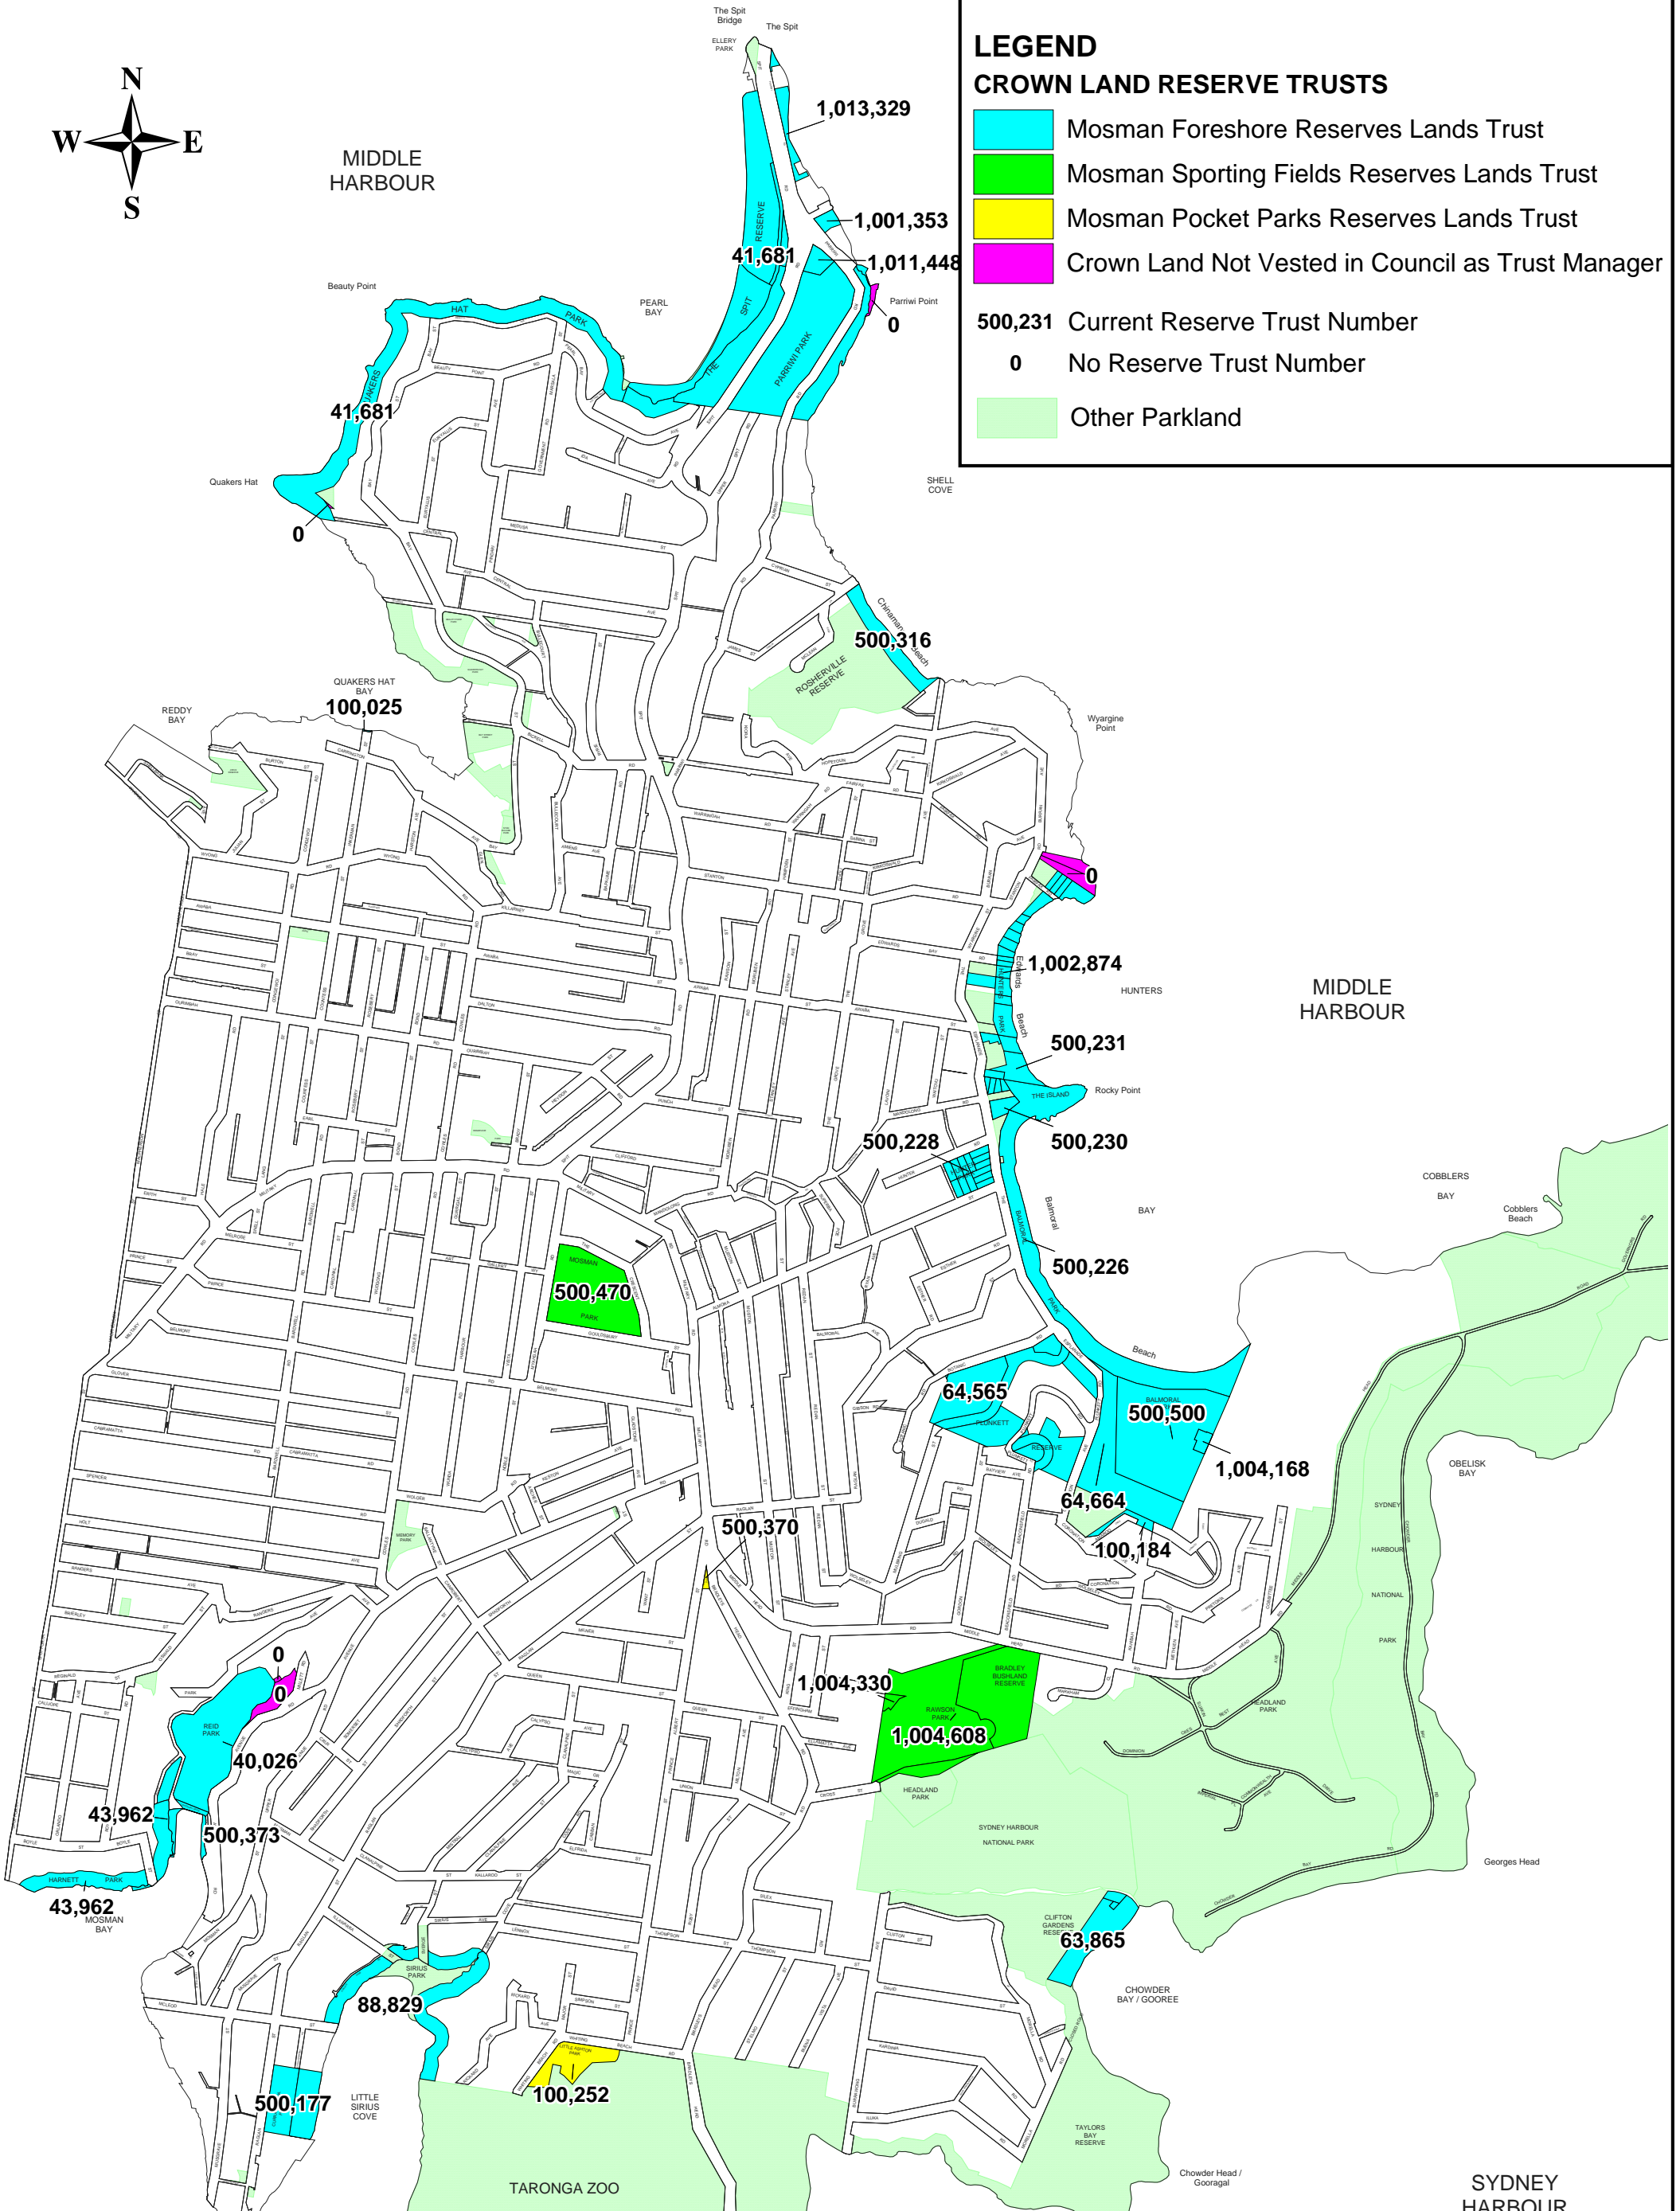

MIDDLE HARBOUR

LEGEND

CROWN LAND RESERVE TRUSTS

-  Mosman Foreshore Reserves Lands Trust
-  Mosman Sporting Fields Reserves Lands Trust
-  Mosman Pocket Parks Reserves Lands Trust
-  Crown Land Not Vested in Council as Trust Manager
- 500,231 Current Reserve Trust Number
- 0 No Reserve Trust Number
-  Other Parkland

DISCLAIMER

This map has been compiled from various sources and the publisher and/or contributors accept no responsibility for any injury, loss or damage arising from its use or error or omissions therein.

While all care is taken to ensure a high degree of accuracy users are invited to notify of any map discrepancies.

Drawn by EM May 2011
File No. q:\jobs2011\CrownLandReserveTrusts

Mosman Council

MOSMAN COUNCIL
CROWN LAND
RESERVE TRUSTS