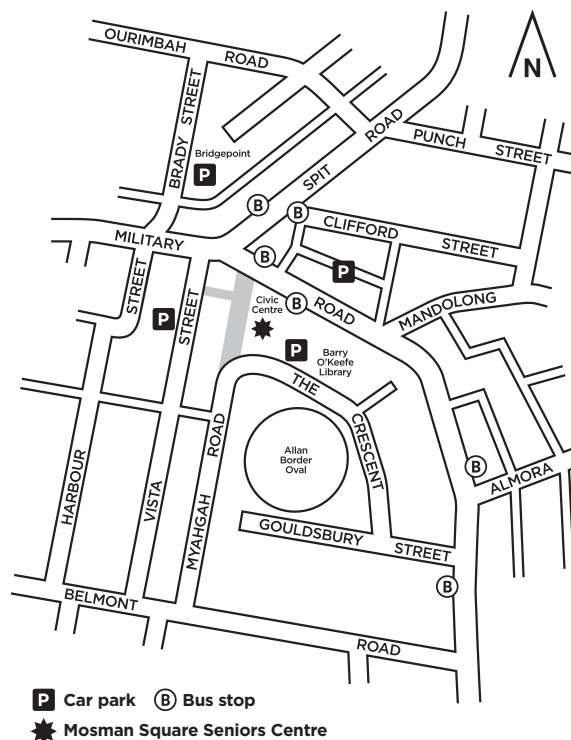

WHAT WE OFFER...

The Mosman Square Seniors Centre offers a variety of rooms including the main hall for hire.

For your comfort each space offers air-conditioning, WiFi, disabled access, kitchen facilities and can be reconfigured to suit your event. Our venues are used for a diverse range of customers for a variety of events such as private functions, indoor fitness groups, meetings and presentations

The Centre is centrally located at Mosman Square, Spit Junction, adjacent to the main Council building and is easily accessible via numerous bus routes including the B-Line. Parking is also available with nearby car parks as well as on street parking.

Hire a venue space on a casual basis for evening functions, weekend events, or during designated times through the week. For more information on each venue, availability and the optional supporting equipment contact us now on 9978 4128.

MOSMAN SQUARE SENIORS CENTRE

- 📍 1 Mosman Square, Spit Junction, 2088
- ✉ community.care@mosman.nsw.gov.au
- ☎ 02 9978 4128
- 🌐 mosman.nsw.gov.au/seniors

Mosman
COUNCIL

Mosman
CommunityCare.

Mosman Community Care.